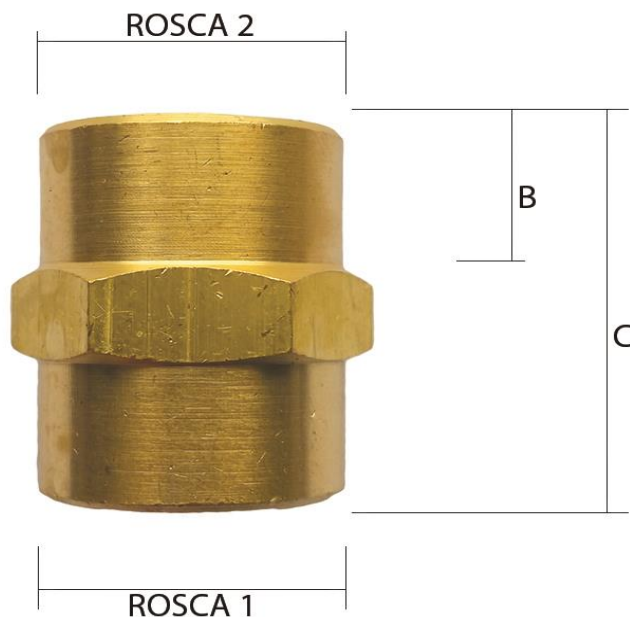

Material do PRODUTO:

LATÃO

11871	1/8"	1/8"	7,0	20,0		
11872	1/4"	1/8"	7,0	22,0		
11873	1/4"	1/4"	9,0	24,0		
11874	3/8"	1/8"	7,0	24,0		
11875	3/8"	1/4"	9,0	26,0		
11876	3/8"	3/8"	10,0	27,0		
11877	1/2"	1/8"	7,0	25,8		
11878	1/2"	1/4"	9,0	25,8		
11879	1/2"	3/8"	10,0	28,7		
11880	1/2"	1/2"	11,2	30,0		
11881	3/4"	1/8"	7,0	28,5		
11882	3/4"	1/4"	9,0	30,5		
11883	3/4"	3/8"	10,0	31,5		
11884	3/4"	1/2"	11,2	32,7		
11885	3/4"	3/4"	13,5	35,0		
11886	1"	1/4"	9,0	32,2		
11887	1"	3/8"	10,0	33,7		
11888	1"	1/2"	11,2	35,2		
11889	1"	3/4"	13,5	37,5		
11899	1"	1"	16,0	40,0		
CÓDIGO	ROSCA 1	ROSCA 2	B (mm)	C (mm)		

Garden 
qualidade e resistência

FICHA TÉCNICA

LUVAS
ROSCA FÊMEA

METALÚRGICA GARDEN INDÚSTRIA E COMÉRCIO LTDA.

RUA CARLOS MARQUES TEIXEIRA, 110 – VILA INDIANA – TABOÃO DA SERRA - SP CEP: 06786-230

CNPJ.: 44.909.067/0001-19 FONE : (011) 4137 - 4760 email: vendas@garden.com.br site: www.garden.com.br